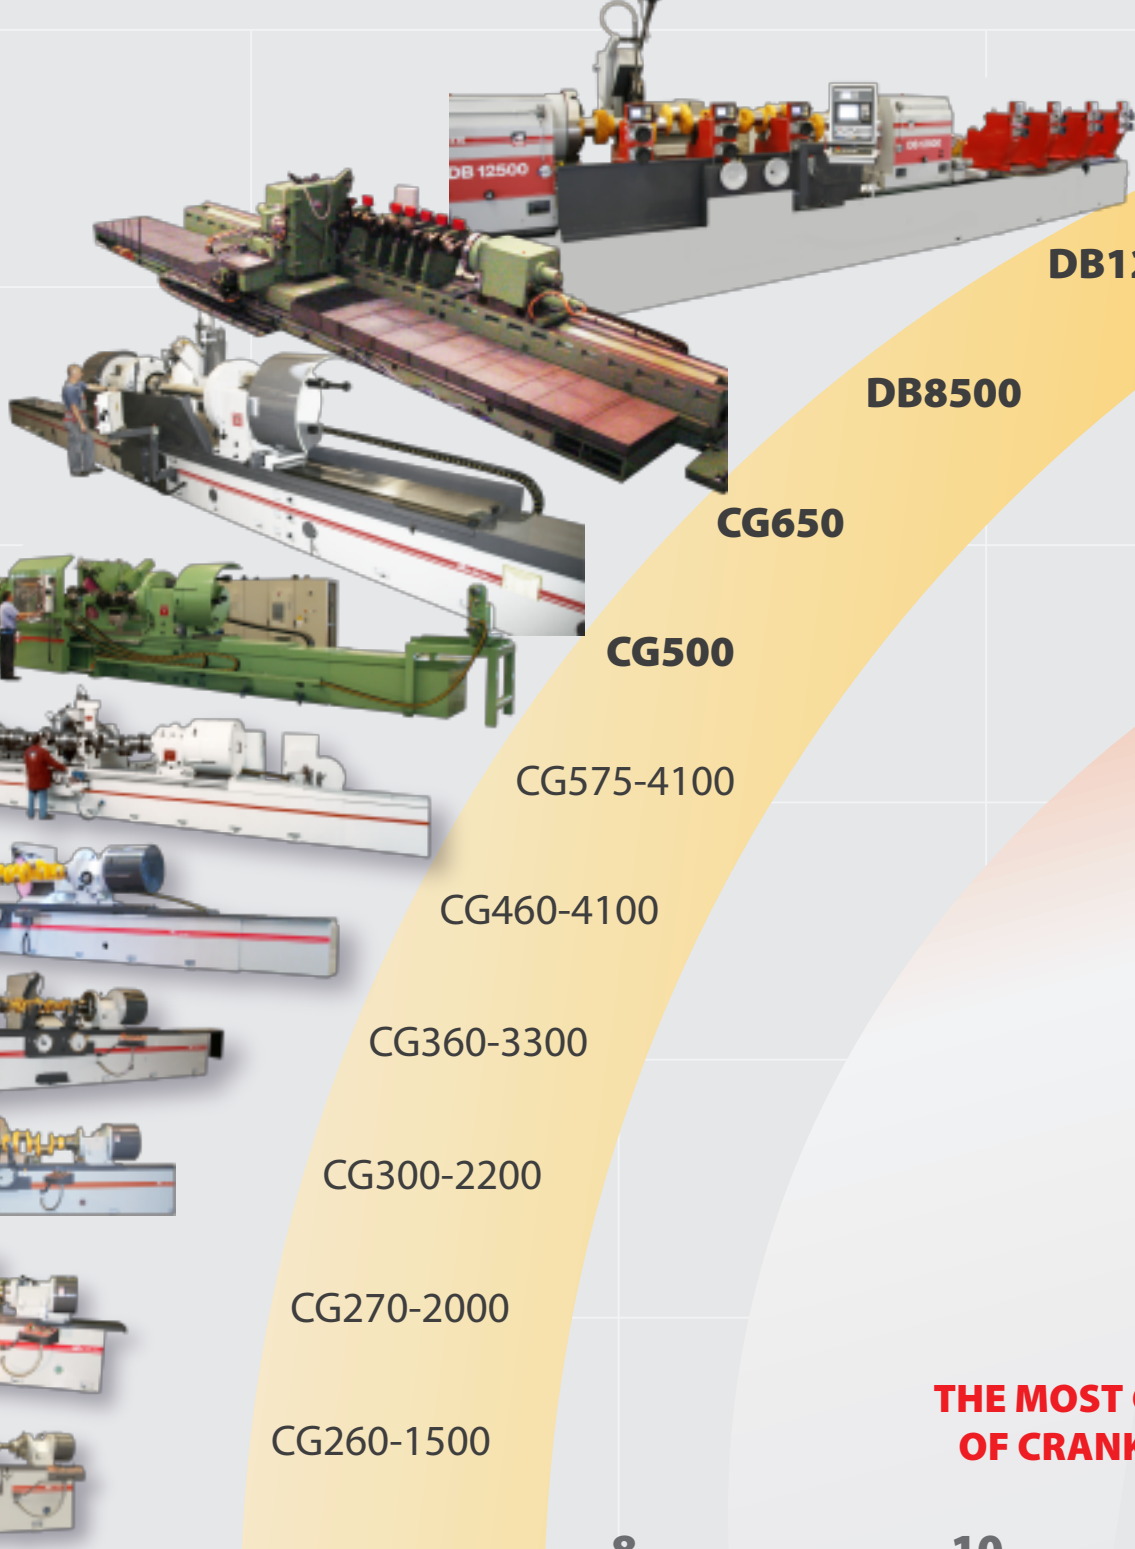

2000

1600

1200

800

400

DB12500

DB8500

CG650

CG500

CG575-4100

CG460-4100

CG360-3300

CG300-2200

CG270-2000

CG260-1500

up to **12,5 meters** crankshafts

8

10

12.5

THE MOST COMPLETE RANGE OF CRANKSHAFT GRINDERS